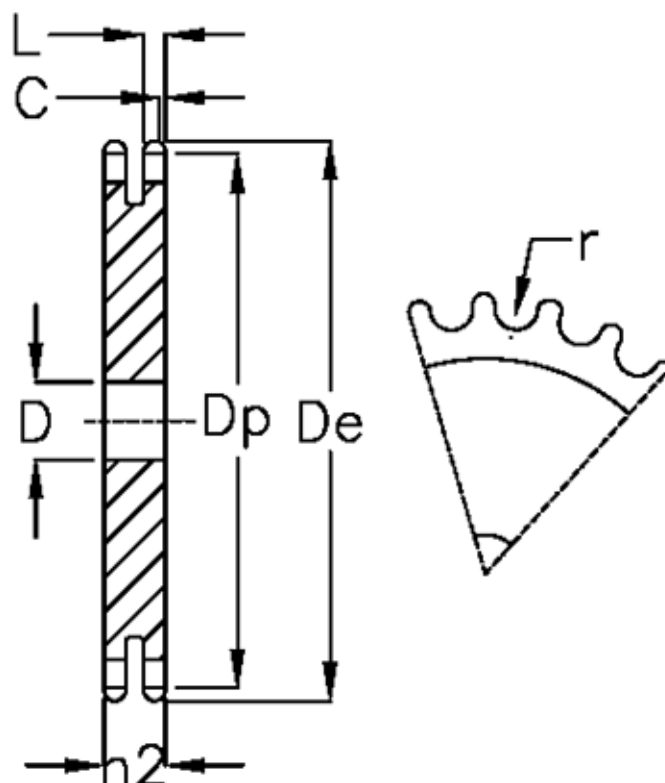

Article number: 616022006100

Description: Plate wheel 10 B-2 Z=100 duplex

Measures

C	= 2
D	= 30
De	= 513.4
Dp	= 505.4
For chain size	= 5/8 x 3/8
For chain type	= 10 B-2
h2	= 25.5
L	= 9

Number of teeth	= 100
r	= 10.16